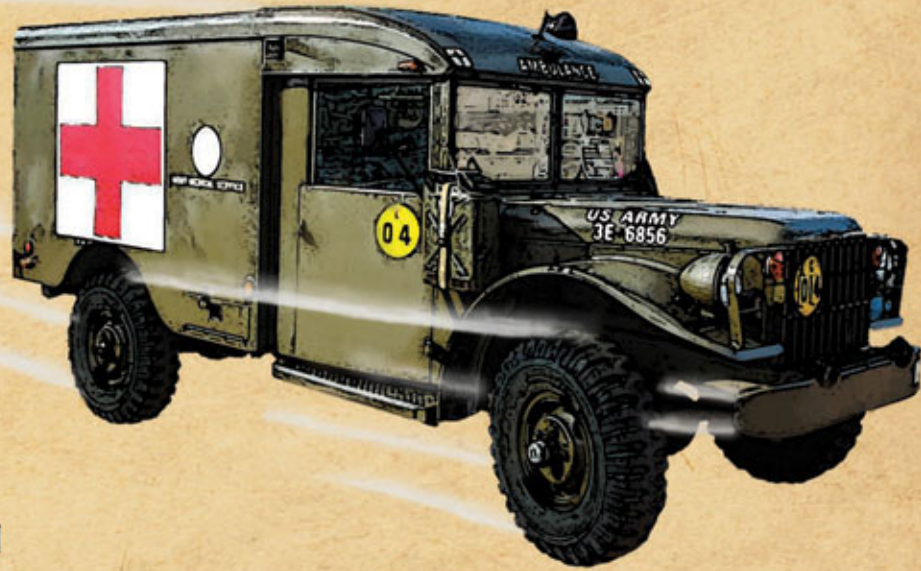

The 27th

ARIZONA MILITARY VEHICLE SHOW

January 27-28, 2018

Saturday 0900-1700 hrs

Sunday 0900-1600 hrs

Tempe Diablo Stadium

Located directly off the I-10
freeway in east parking lot.

2200 W Alameda Dr. Tempe AZ, 85282

Largest Show in Arizona

Military vehicles from WWI - today.

Military vehicle parts, tools, militaria,

& supplies for sale. The public is

invited to display their military vehicles.

Admission \$5

Kids with adult: FREE